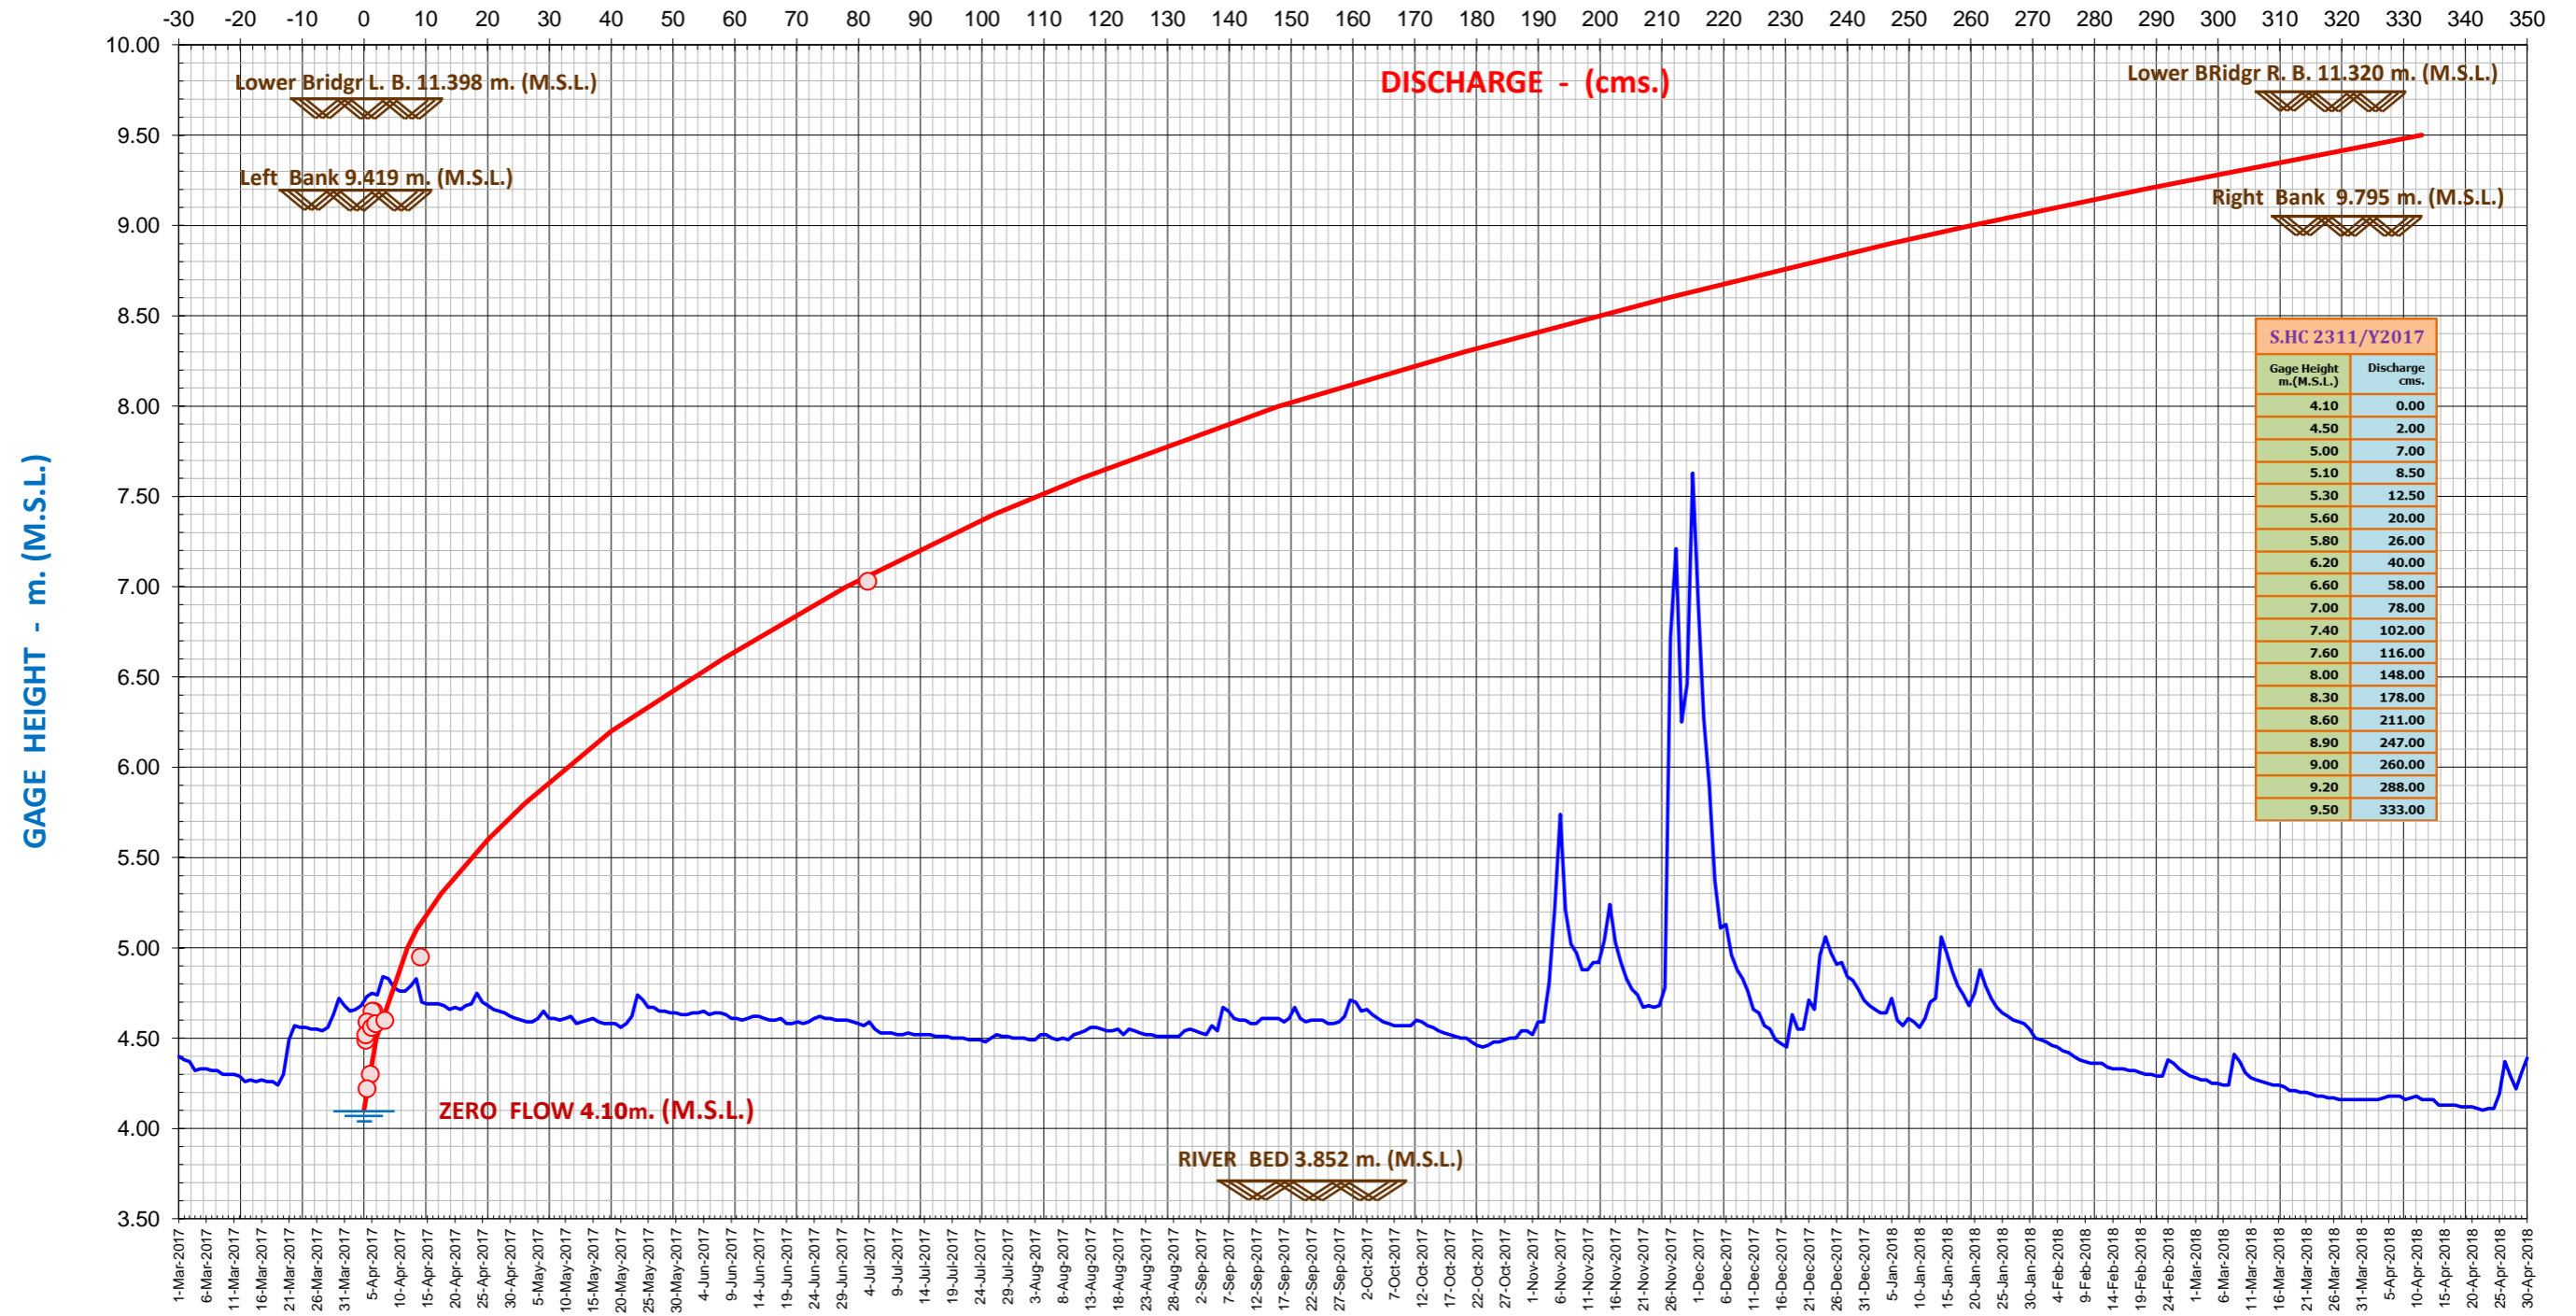

DAILY MEAN GAGE HEIGHT AND RATING CURVE WATER YEAR 2017 STATION X.174 KHLONG WA AT BAN KHLONG WA, HAT YAI, SONGKHLA

April
May
June
July
August
September
October
November
December
January
February
March